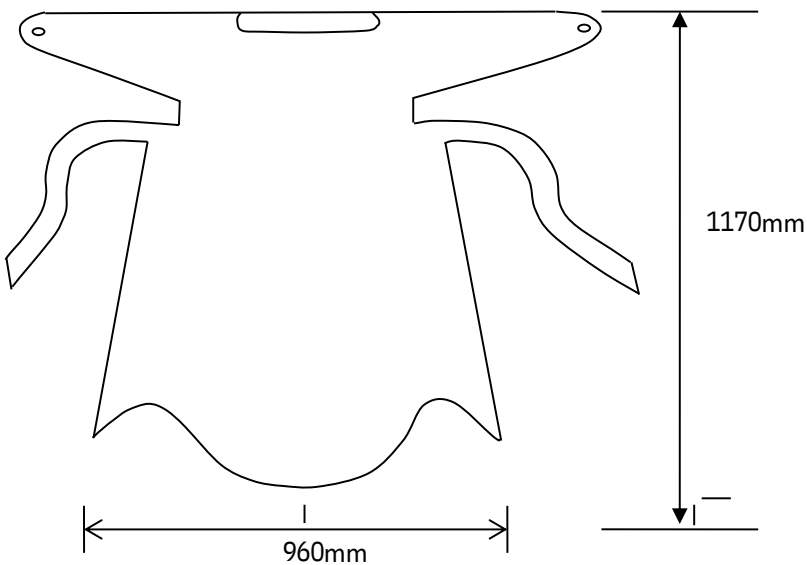

1. Product Code : 26I-CPEG-BLUE Thumb Gown 2.

Material : Cast Polyethylene

3. Texture : Embossed Surface

4. Usage : For Single Use Only

5. Colour : Light Blue

6. Packaging : 25 pc/polybag  
12 polybags/carton

7. Product Dimension : Width (mm) Length (mm)  
960 1320

8. Thickness : 0.025mm

9. Carton Measurement : 40 x 31 x 39cm (Approximate)

10. Net Weight : 14.90 KG/Carton

11. Tolerance : +/- 5%

12. Quality Assurance : ISO9001:2015 certified.

1. Product Code : 26I-CPEG-WHITE Thumb Gown 2.

Material : Cast Polyethylene

3. Texture : Embossed Surface

4. Usage : For Single Use Only

5. Colour : White

6. Packaging : 25 pc/polybag  
12 polybags/carton

7. Product Dimension : Width (mm) Length (mm)  
960 1170

8. Thickness : 0.025mm

9. Carton Measurement : 40 x 30 x 38cm (Approximate) 10.

Net Weight : 13.30 KG/Carton

11. Tolerance : +/- 5%

12. Quality Assurance : ISO9001:2015 certified.